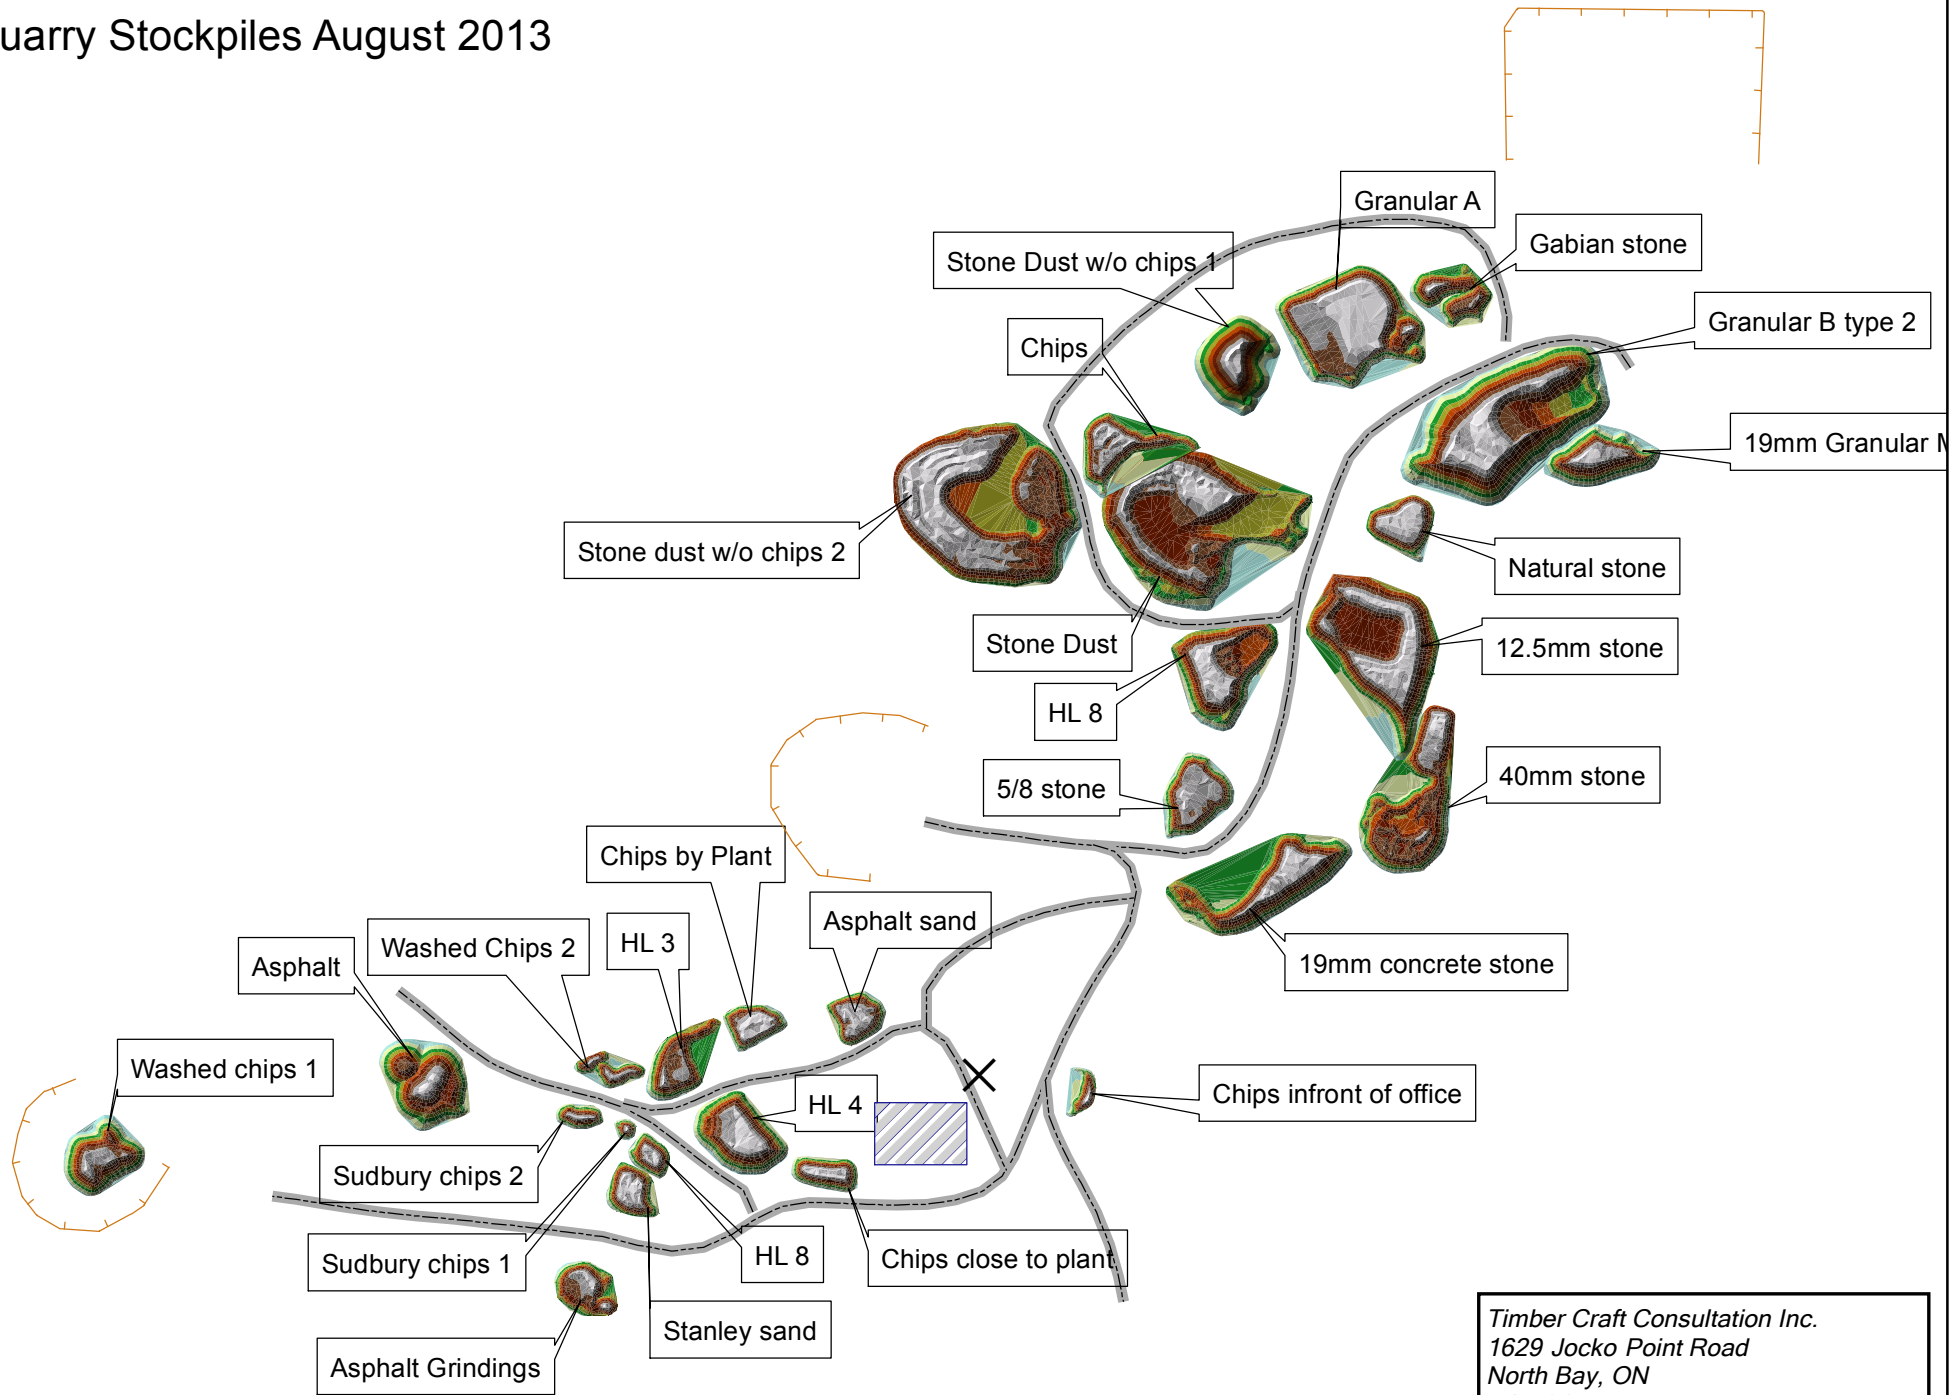

Quarry Stockpiles August 2013

Timber Craft Consultation Inc.
 1629 Jocko Point Road
 North Bay, ON
 P1B 8G5
 Office 705-753-6743
 Cell 705-471-6570